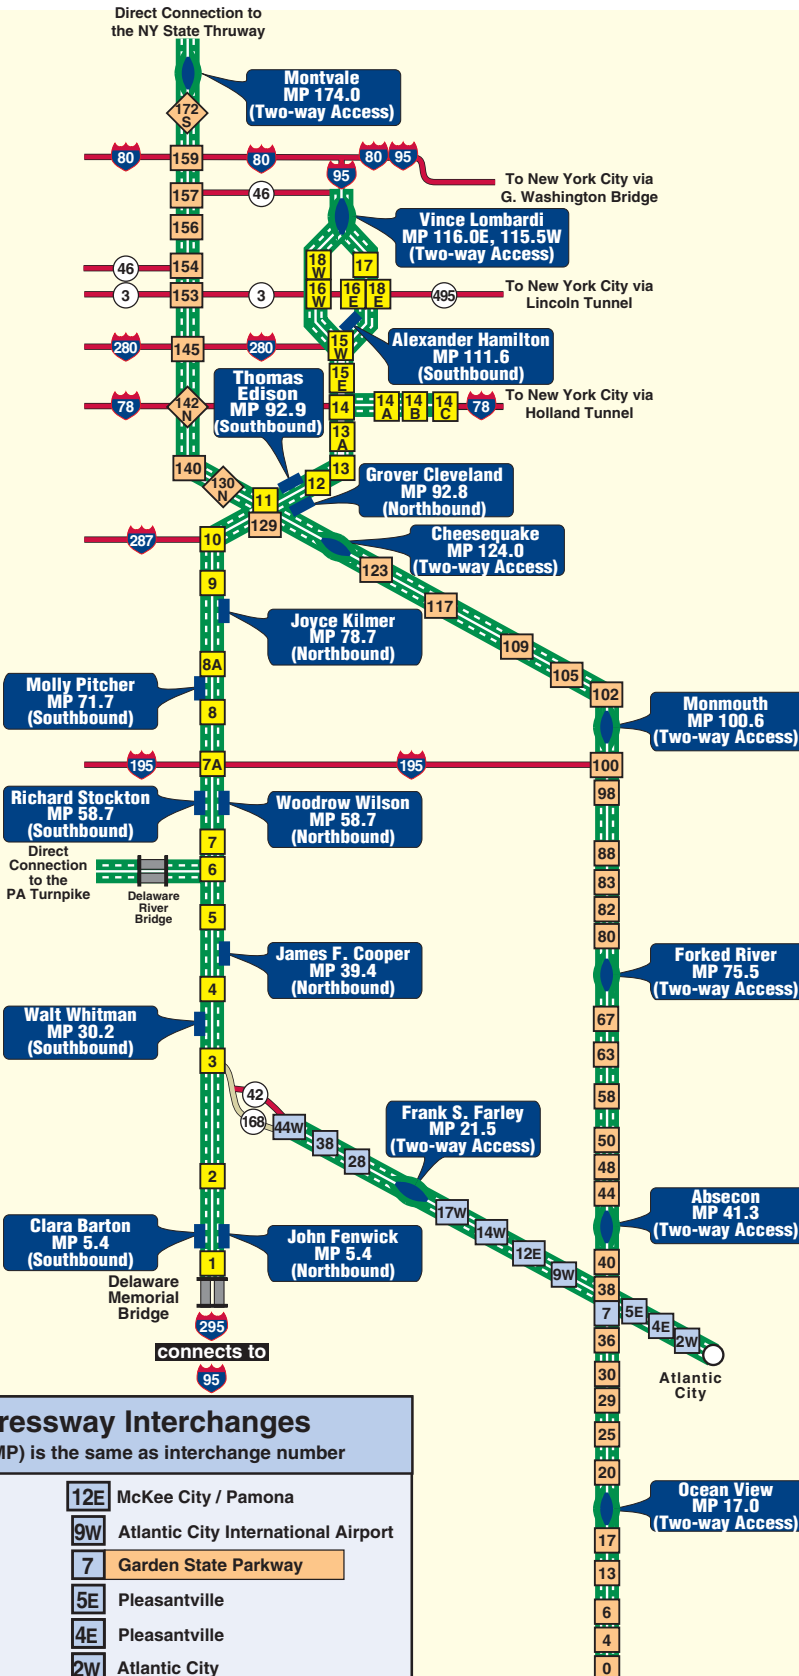

New Jersey Turnpike Interchanges

MP - Milepost

- 18W** George Washington Bridge
MP W113.8
- 18E** George Washington Bridge
MP E112.3
- 17** Lincoln Tunnel - Secaucus
MP E112.7
- 16W** Sports Complex - Secaucus - Rutherford
MP W112.7
- 16E** Lincoln Tunnel - Secaucus
MP E112.3
- 15W** Newark - The Oranges
MP W108.8
- 15E** Newark - Jersey City
MP E106.9
- 14C** Holland Tunnel - Jersey City
MP N-5.9
- 14B** Jersey City - Liberty State Park
MP N-5.5
- 14A** Bayonne
MP N-3.5
- 14** Newark Airport
MP 104.7
- 13A** Newark Airport - Elizabeth
MP 101.6
- 13** Elizabeth - Staten Island
MP 99.9
- 12** Carteret - Rahway
MP 95.9
- 11** Garden State Parkway
MP 90.6
- 10** Metuchen - Perth Amboy
MP 88.1
- 9** New Brunswick
MP 83.3
- 8A** Jamesburg - Cranbury
MP 73.7
- 8** Hightstown - Freehold
MP 67.6
- 7A** Trenton - Shore Points
MP 60.0
- 7** Bordentown - Trenton
MP 53.3
- 6** Pennsylvania Turnpike
MP 51.0
- 5** Burlington - Mount Holly
MP 44.0
- 4** Camden - Philadelphia
MP 34.5
- 3** S. Camden - Atlantic City Expwy.
MP 26.1
- 2** Swedesboro - Chester
MP 12.9
- 1** Delaware Memorial Bridge
MP 1.2

Atlantic City Expressway Interchanges

PARTIAL LISTING - Milepost (MP) is the same as interchange number

- | | |
|--|---|
| 44W Williamstown / Turnersville | 12E McKee City / Pamona |
| 38 Williamstown | 9W Atlantic City International Airport |
| 28 Hammonton / Folsom | 7 Garden State Parkway |
| 17W Laurel Dale / S. Egg Harbor | 5E Pleasantville |
| 14W McKee City / Cologne | 4E Pleasantville |
| | 2W Atlantic City |