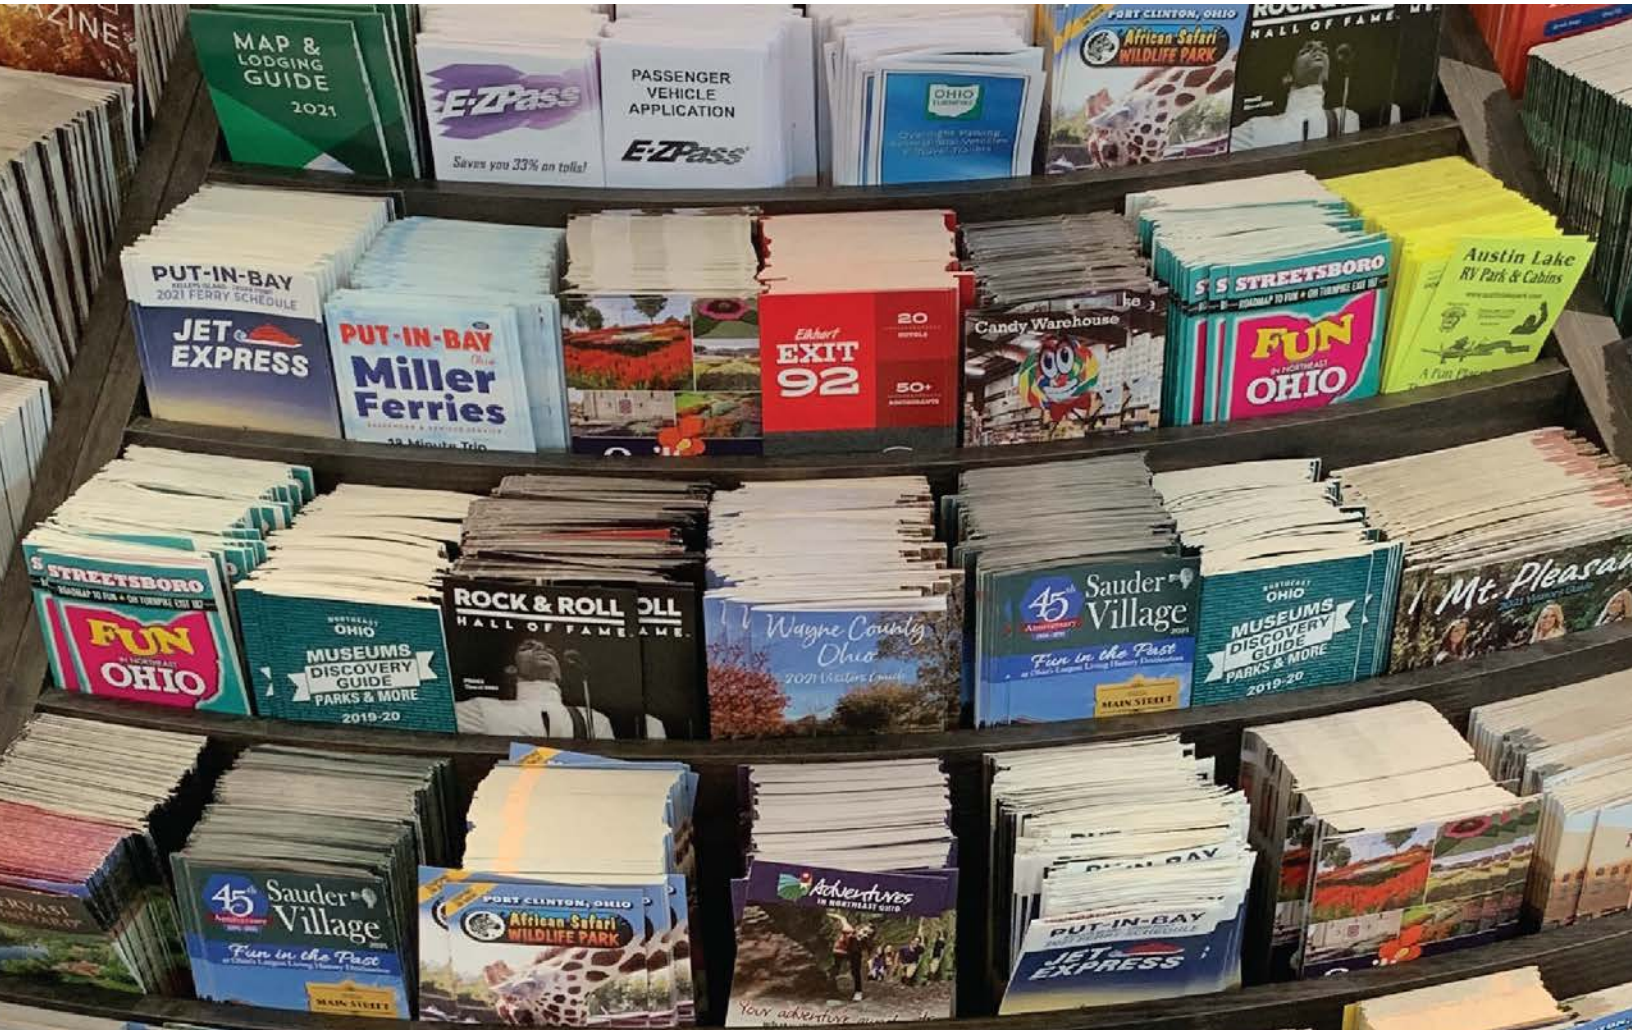

Travel Boards, Inc.
TURNPIKE ADVERTISING

OHIO TURNPIKE TOLLBOOTH & SERVICE PLAZA ADVERTISING

WE'VE GOT THE TURNPIKE COVERED

ON THE ROAD

- Entering & Exiting Toll Booth Window Signs

IN THE PLAZAS

- Backlit Signs
- Digital Advertising

ON THE GO

- Ohio Turnpike Map
- Brochure Distribution

ON THE ROAD

TOLL BOOTH WINDOWS

Your message is seen by millions!

Put your message in front of the millions of travelers that enter and exit the Ohio Turnpike each year.

Reach truck drivers in all 14 service plazas!

Located across from the service plaza truckers' lounge, these 60" x 40" displays convey your recruitment, sales or service message.

IN THE PLAZAS

MAIN LOBBY DIGITAL ADVERTISING

Turnpike Television. At Every Service Plaza.

Travel monitors draw viewers' attention with real-time weather, traffic alerts, nearby hotels — AND YOUR AD!

ON THE GO

BROCHURE DISTRIBUTION

Your Brochure. ALWAYS in stock. 365 days/year.