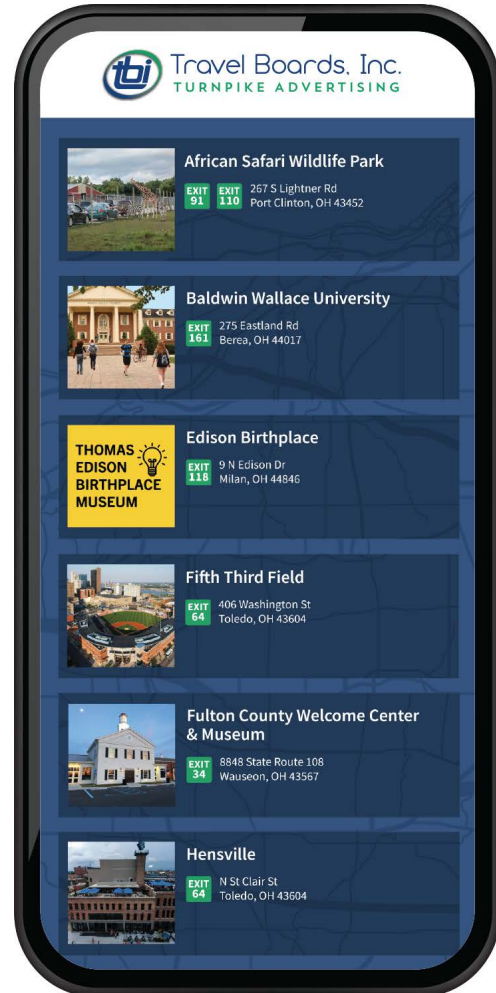

ON THE GO

- Mobile Attraction Guide

ON THE ROAD

MAIN LINE LOGO SIGNS

They're Big. They're Blue. They're Iconic.

Located before Turnpike interchanges, logo signs work for your attraction 24 hours/day, 7 days/week, 365 days/year.

ON THE ROAD

RAMP SIGNS

We bring people to your door!

Located at the interchanges, ramp signs provide additional directions to travelers.

IN THE PLAZAS

SERVICE PLAZA LOBBY KIOSKS

Your Attraction. Seen by Millions. Each Year.

Located in all 14 service plazas, our Travel Boards provide travelers with your location and information about your attraction. Now with interactive touchscreens!

ON THE GO

MOBILE ATTRACTION GUIDE QR CODE

SCAN FOR A DIGITAL
COPY OF OUR
ATTRACTION GUIDE

Turnpike Attraction Info. Anytime. Anywhere.

QR codes displayed on our Turnpike Map & Lodging Guide allow travelers to take your attraction info with them.