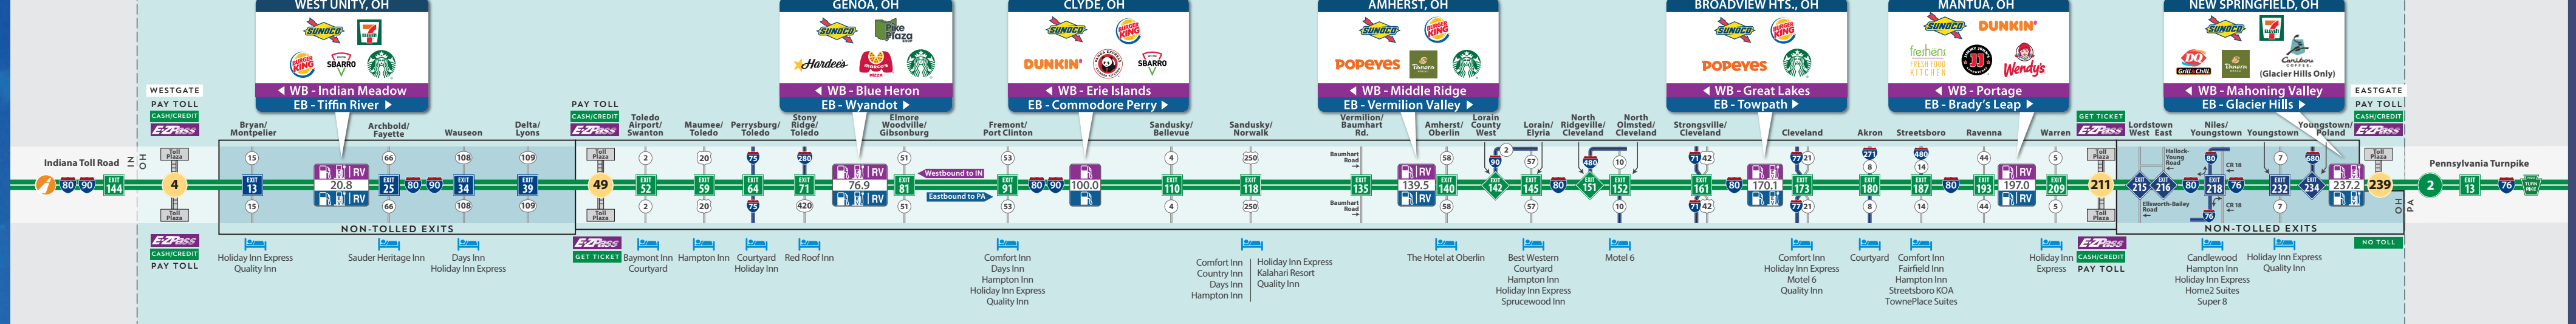

SERVICE PLAZAS, INTERCHANGES & CONNECTING ROUTES

NEW

2024 MAP & LODGING GUIDE

60 MINUTES FROM OHIO STATE LINE ALONG THE INDIANA TOLL ROAD

MILES OF OPTIONS. ALL WITHIN ONE MILE.

20 HOTELS + 50+ RESTAURANTS
GAS + SHOPPING + MORE

WHEN IN INDIANA, WHY EXIT WRONG WHEN YOU CAN ...

EXIT RIGHT.

ELKHART EXIT 92

EXIT92.ORG

African Safari Wildlife Park

Port Clinton, OH - 17 Miles from Cedar Point

Africansafariwildlifepark.com

ful of history

ORDER YOUR FREE EXPLORER'S GUIDE TO PORTAGE COUNTY TODAY!

CENTRALPORTAGEVCB.ORG
800.764.8768

Your ROADMAP To Fun Starts at Exit 187

Located Directly Off the Ohio Turnpike

- 8 Affordable Hotels
- 2 Serene Campgrounds
- Over 50 Restaurants
- Attractions, Golf, Shopping, Events & More

Grab a Brochure from the Brochure Rack

(888) 558-5580
www.StreetsboroVCB.com

Stop Here!

EXIT 209 (OH Turnpike)
EXITS 227, 229 & 234 A&B (I-80)

TrulyTrumbull.com

Attractions
Lodging
Food
Shopping

NEED A REST? Stay with Us!